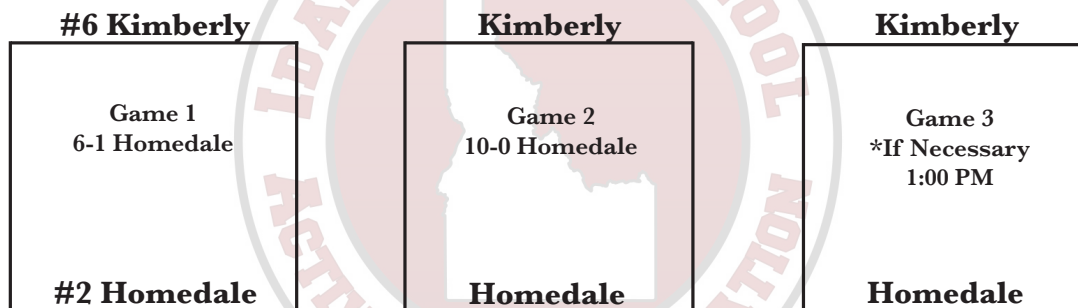

2 Team Play-In Game Format (2 Day)

Best 2/3 Qualifier - Winner of Play-In Games Advances to State Championships

Representation - 5 teams based on District Champions 3 At-Large teams (Highest Ranked MaxPreps non-district champions)

*District Champions host State Regional

*2025 Hosts - District 1 and Top 3 Highest Ranked District Champions from Districts 3/4/5/6

*2026 Hosts - Top 4 Highest Ranked District Champions

Opponents will be based on final Idaho MaxPreps Rankings vs. District Champions